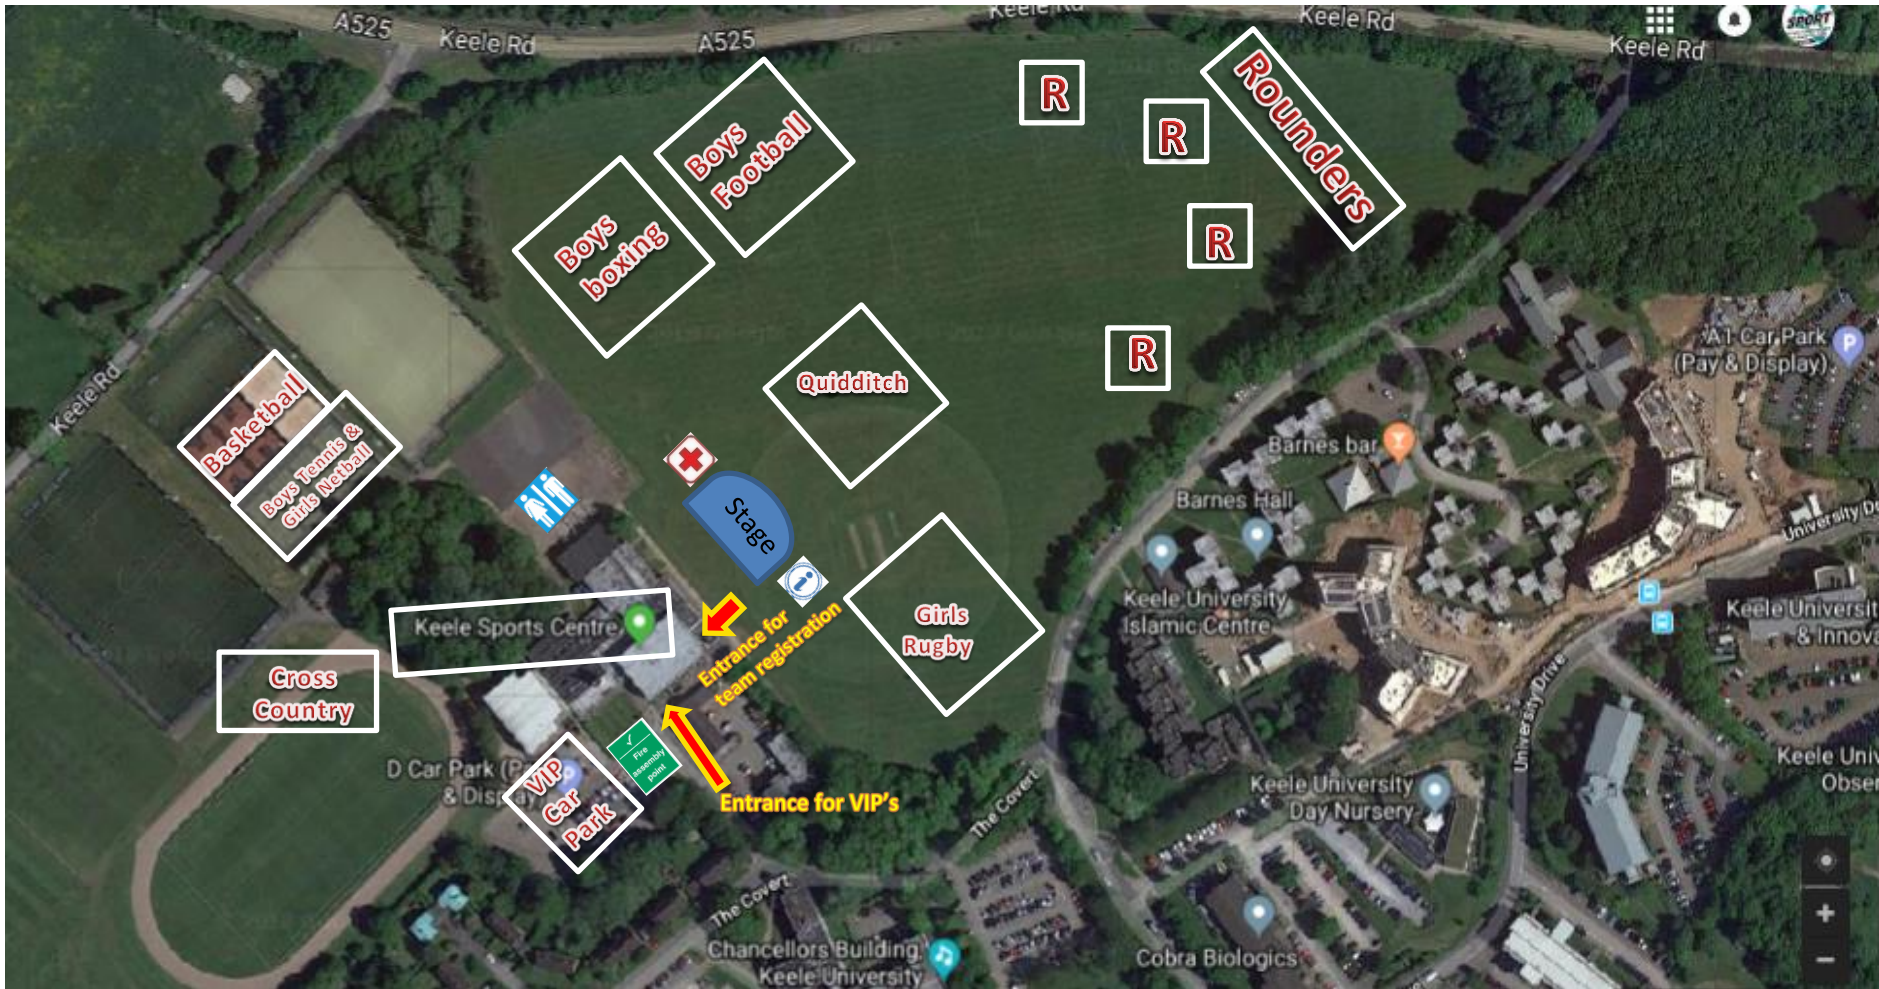

School Games Summer Festival 24th June 2022 Keele University

Key

First Aid Tent

Toilets

Fire Assembly Point

Information Point

Indoor Map

Walshaw Hall
Sport4All 11-1pm

Main entrance (Not for team use. Teams enter via )

Key

	Entrance for Team registration		Fire Assembly point
	Toilets		Changing Rooms